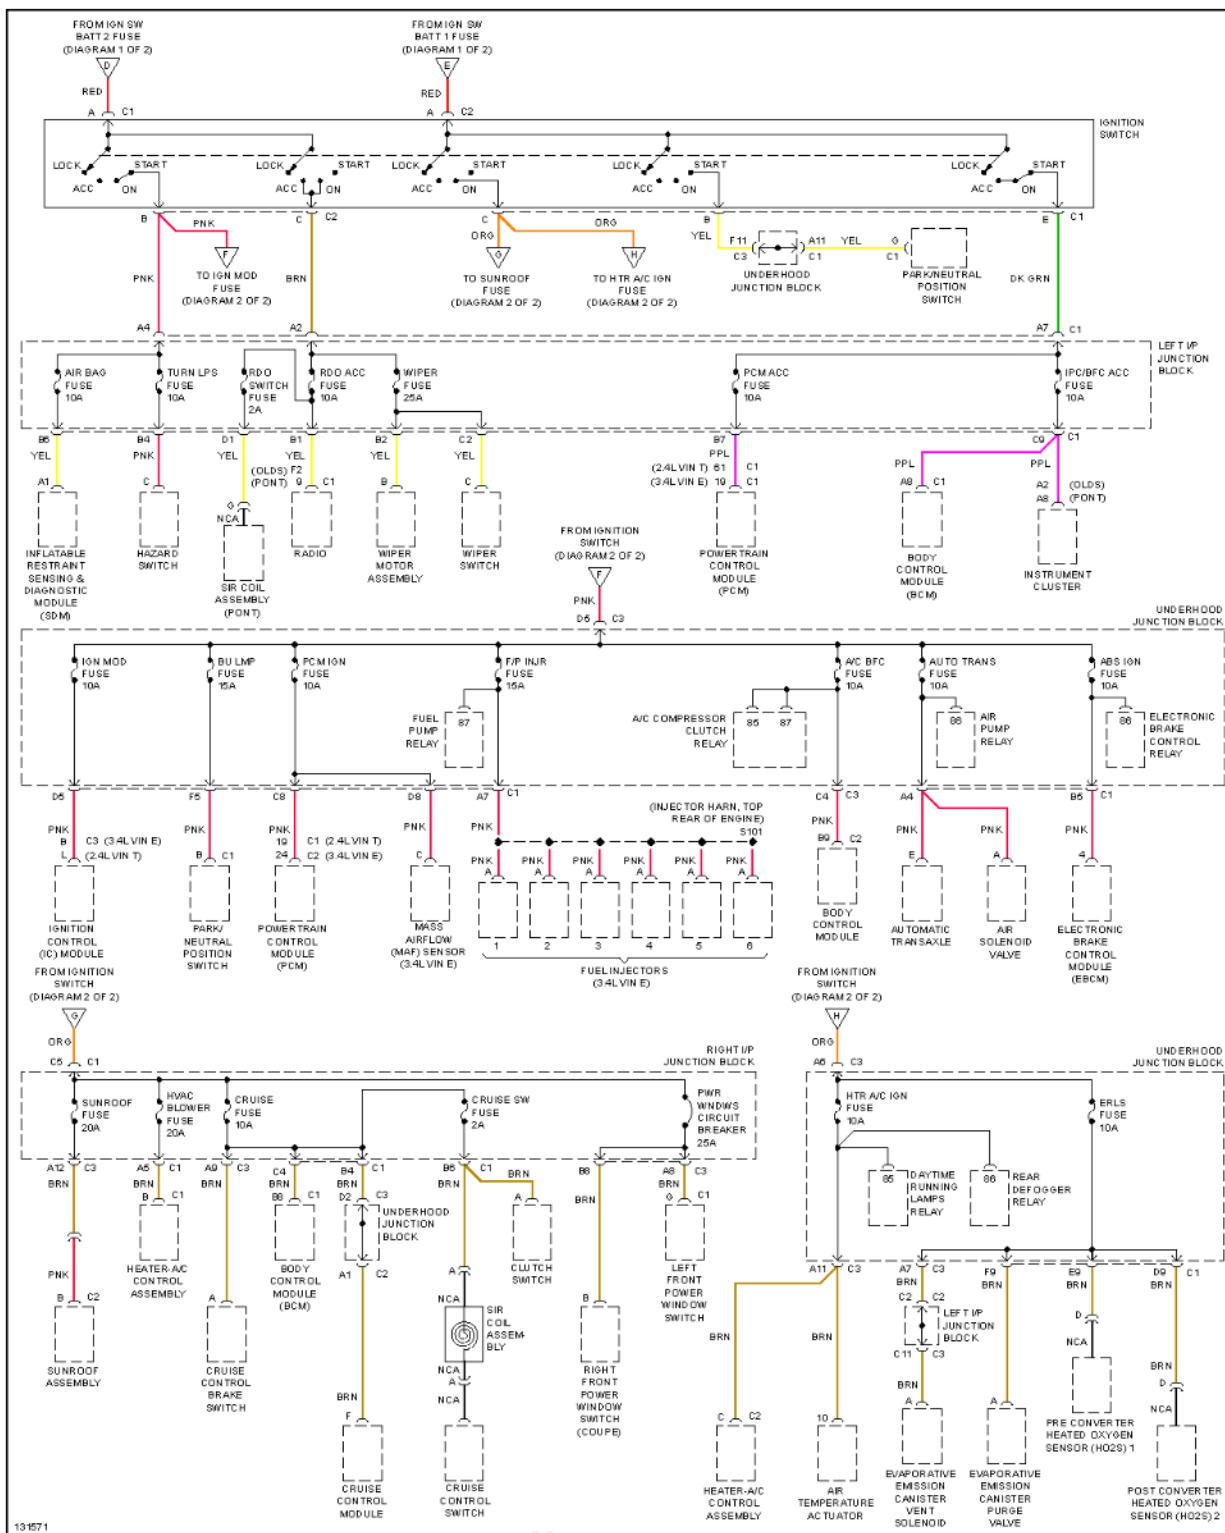

# 2000 Oldsmobile Alero GX

## 2000 System Wiring Diagrams Oldsmobile - Alero

131570

**Fig. 27: Power Distribution Circuit (1 of 2)**

## 2000 System Wiring Diagrams Oldsmobile - Alero

131571

**Fig. 28: Power Distribution Circuit (2 of 2)**