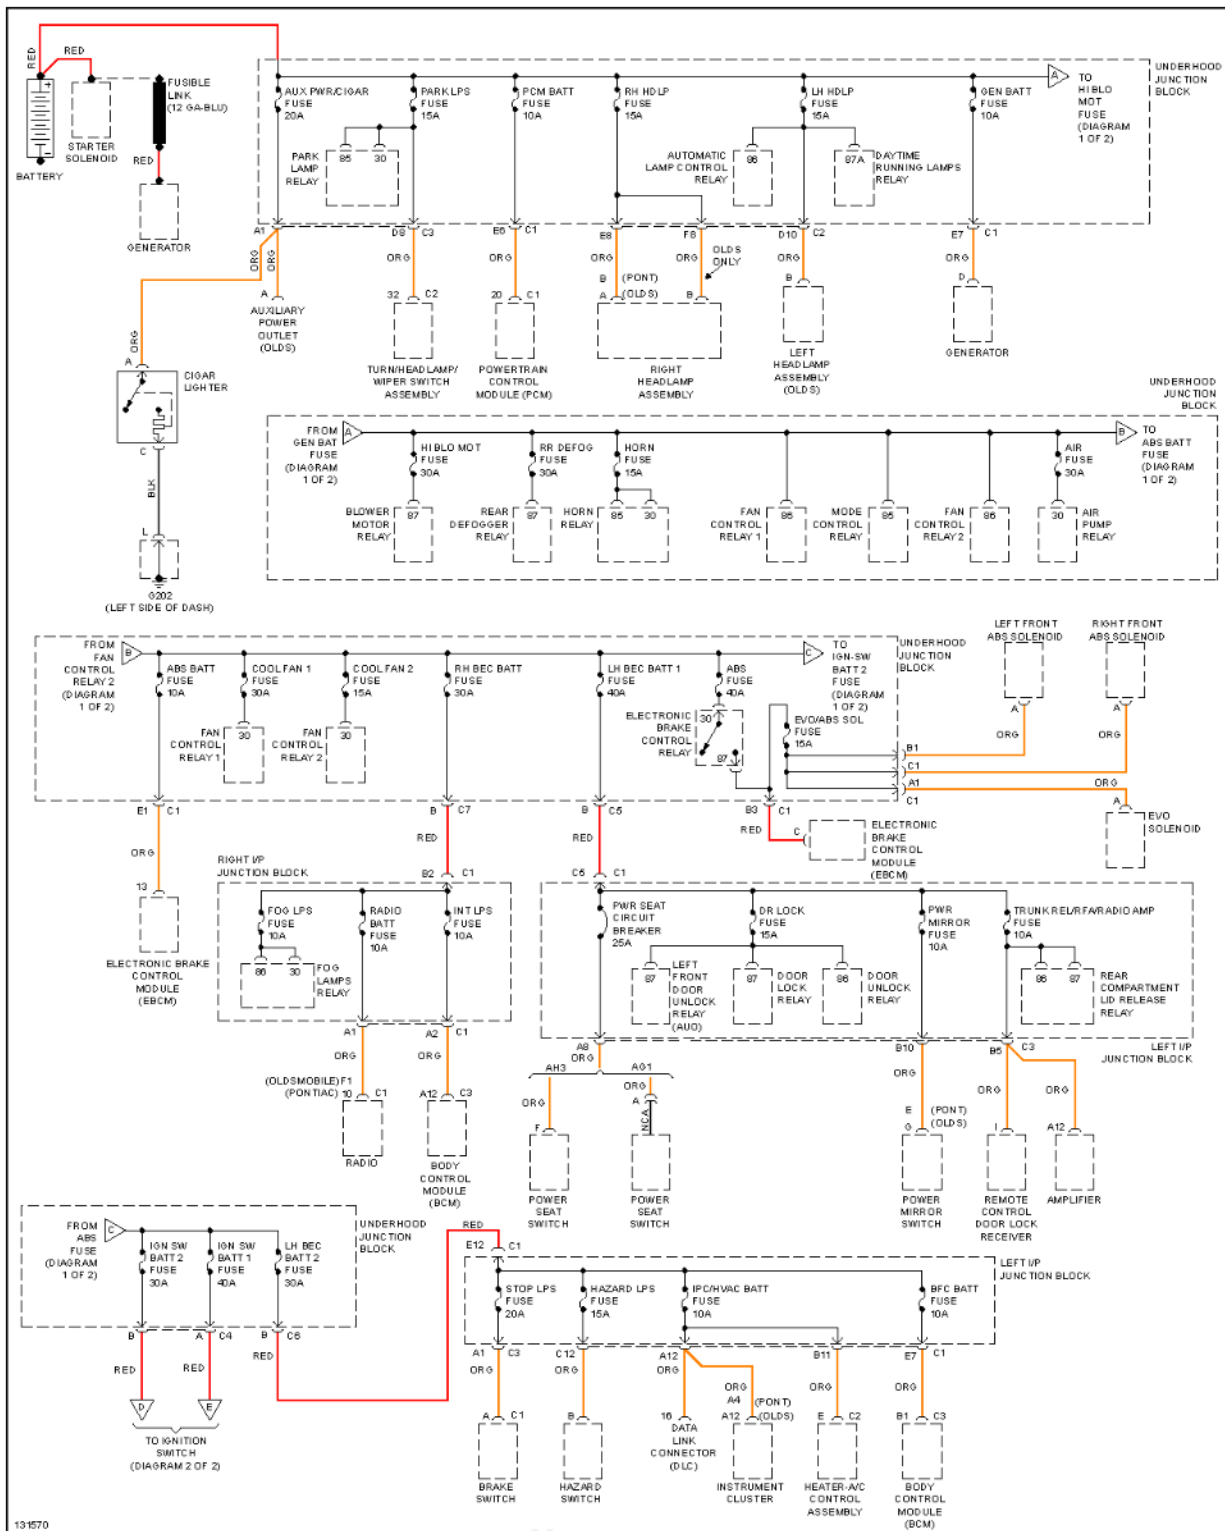

# 2000 Oldsmobile Alero GX

## 2000 System Wiring Diagrams Oldsmobile - Alero

131570

**Fig. 27: Power Distribution Circuit (1 of 2)**

## 2000 System Wiring Diagrams Oldsmobile - Alero

131571

**Fig. 28: Power Distribution Circuit (2 of 2)**